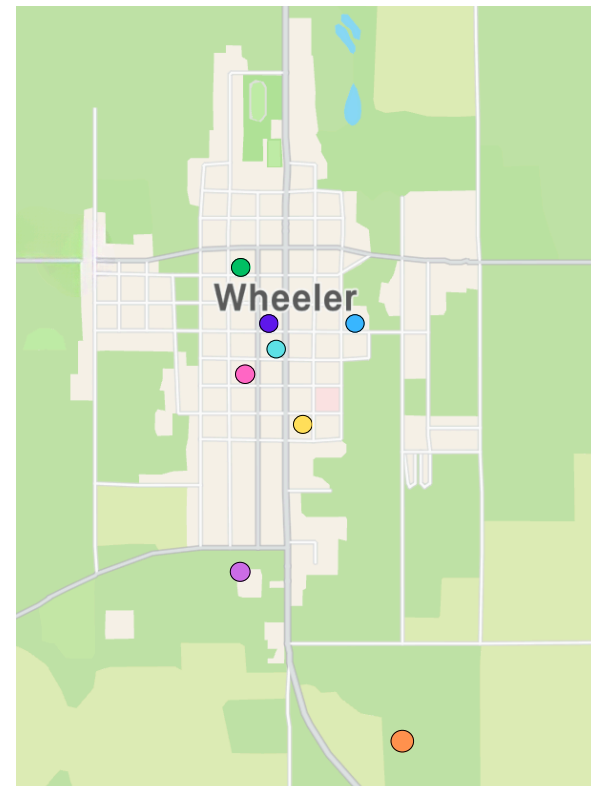

MOBEETIE GLOBAL METHODIST ●
 29575 CR 15
 Mobeetie, TX 79061
 806.845.1043

WHEELER

CHURCH OF CHRIST ●
 1001 S. Alan L. Bean Blvd
 Wheeler, TX 79096
 806.826.5542

CORNERSTONE CHURCH ●
 402 South Main Street
 Wheeler, TX 79096
 806.826.5985

WHEELER GLOBAL METHODIST CHURCH ●
 801 Canadian St.
 Wheeler, TX 79096
 806.826.3283

FIRST BAPTIST CHURCH - WHEELER ●
 601 South Main Street
 Wheeler, TX 79096
 806.826.5985

ST. MARY'S CATHOLIC CHURCH ●
 801 Canadian St.
 Wheeler, TX 79096
 806.826.3283

WOMEN AT THE WELL - WOMEN'S SMALL GROUP

Meet every Monday 8:00 am @ The Studio (418 S Main ST.)
 Meet every Friday of Month 12:00 pm @ The Studio (418 S Main ST.)

FOLLOW ON FACEBOOK - Women at the Well

CORNERSTONE RECOVERY - RECOVERY PROGRAM

Meet every Tuesday 6:00 pm @ 600 Alan L. Bean Blvd., Wheeler, TX

FOLLOW ON FACEBOOK - Cornerstone Recovery